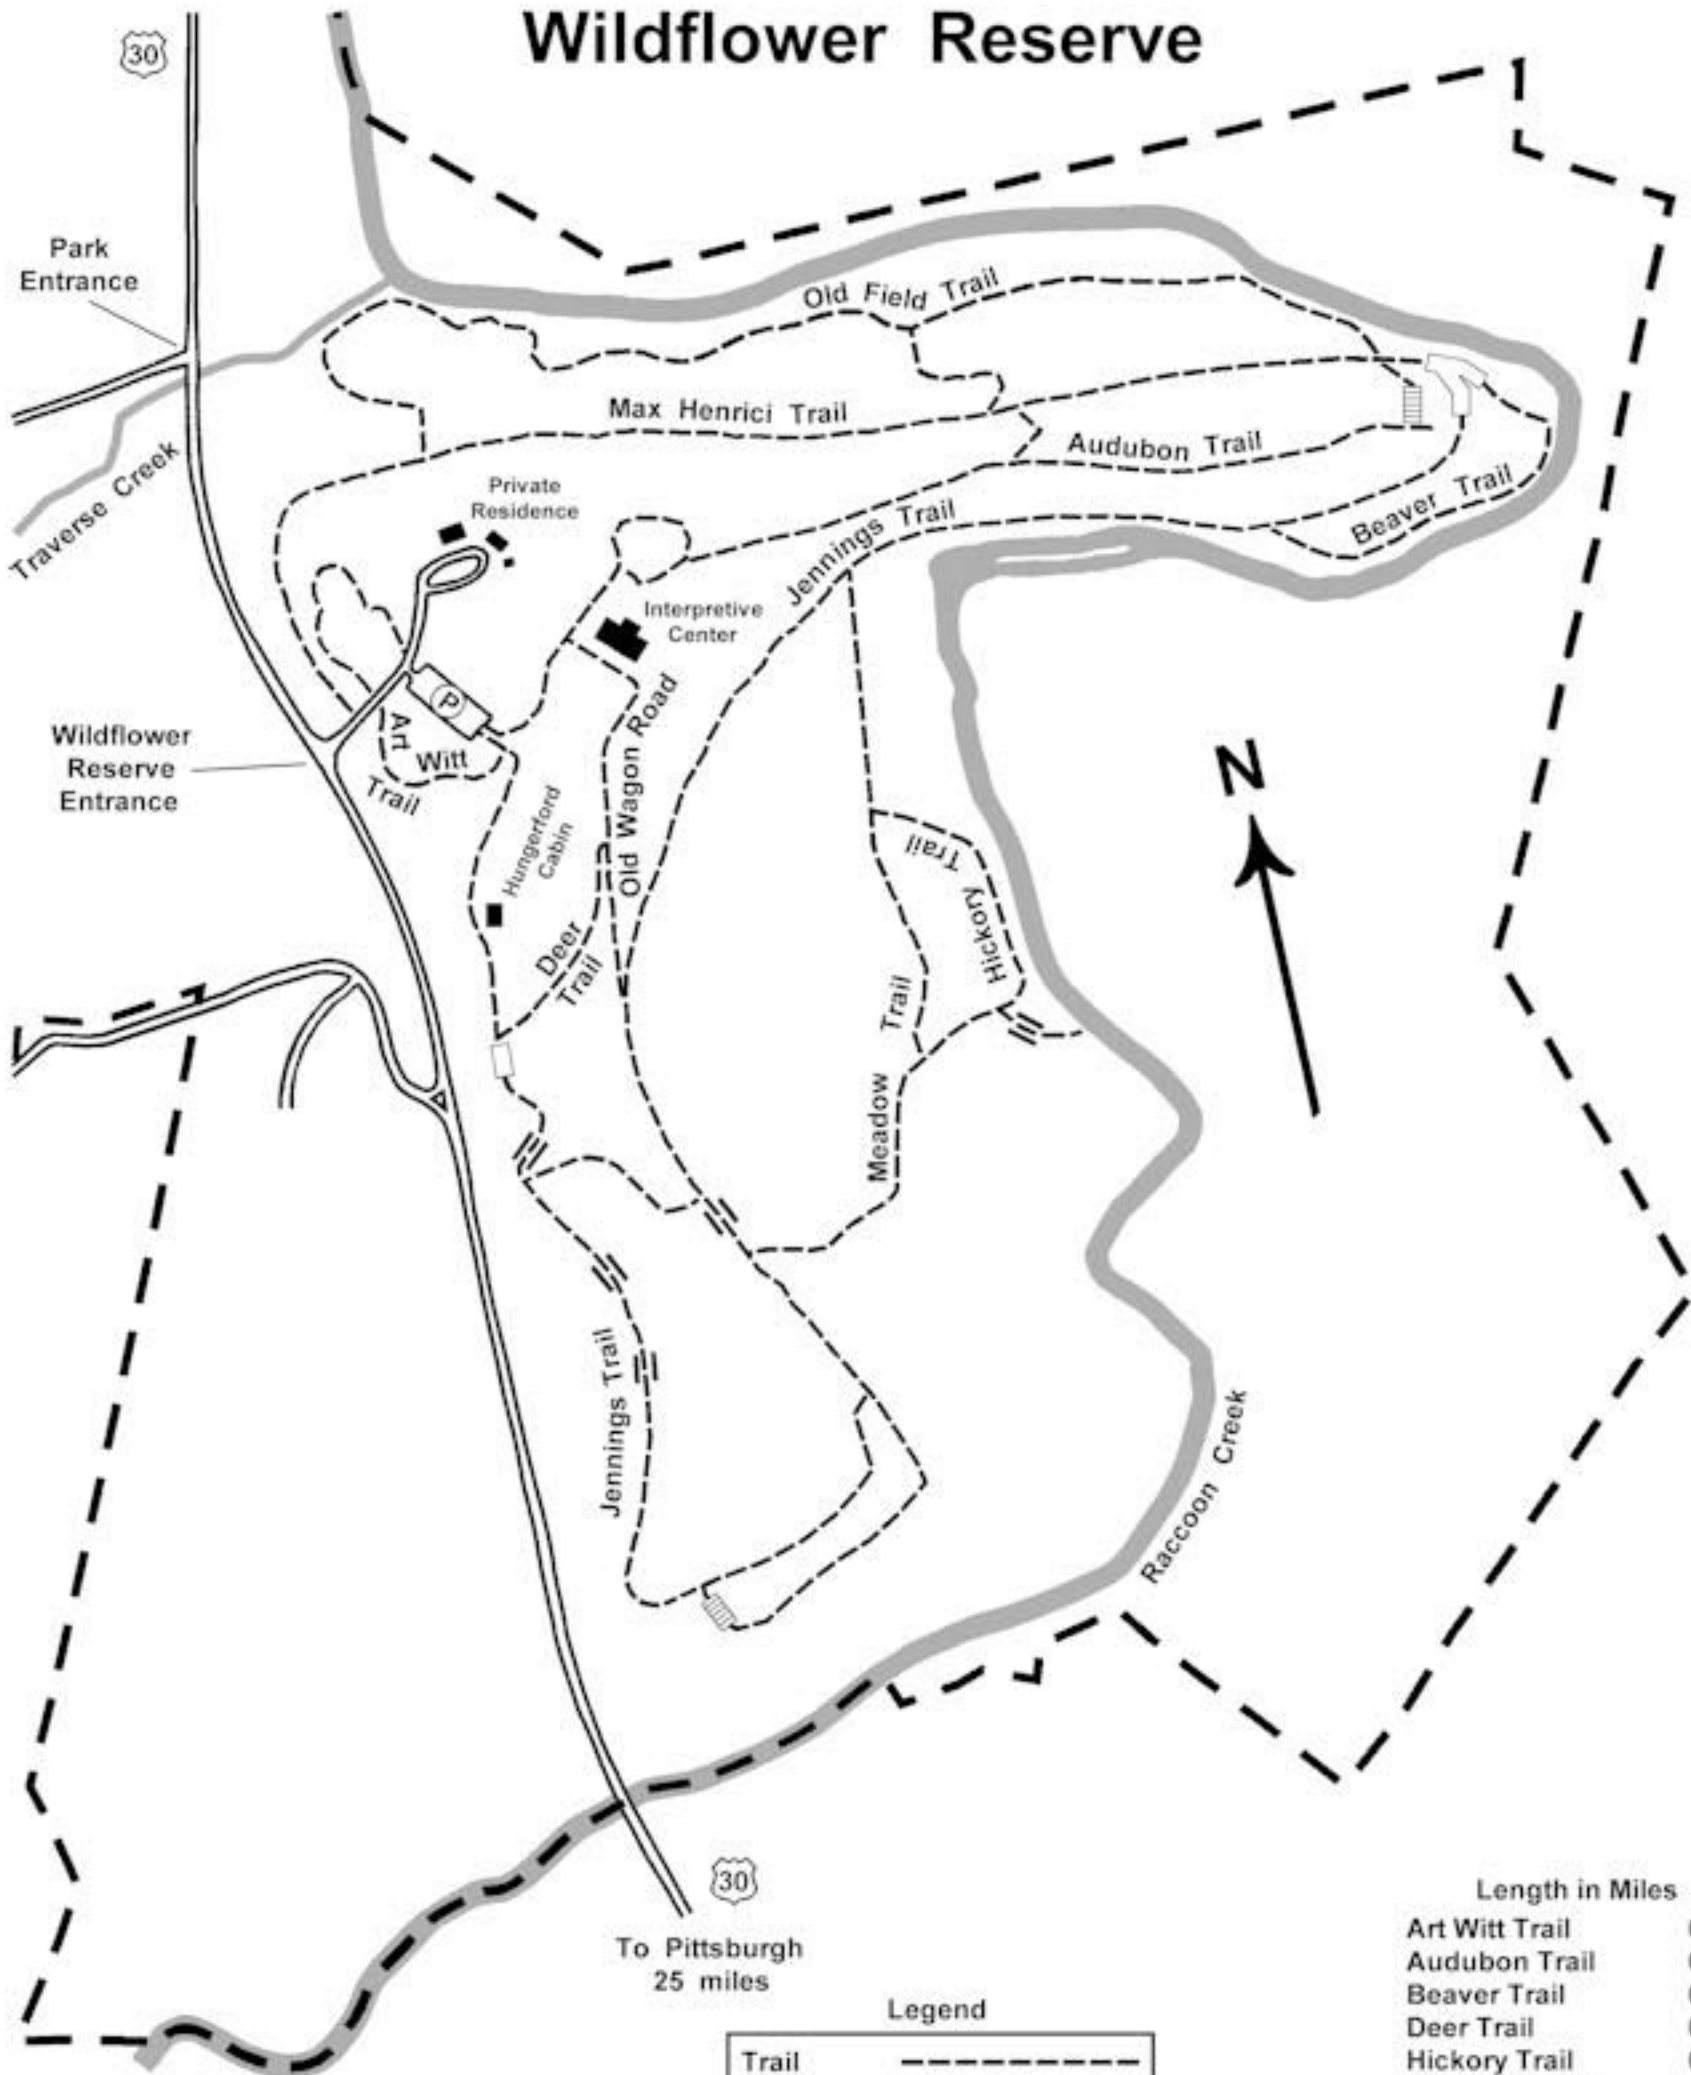

# Raccoon Creek State Park Wildflower Reserve

**Legend**

Trail	---
Steps	
Bridge	—
Building	■
Boundary	---
Boardwalk	□

**Length in Miles**

Art Witt Trail	0.26
Audubon Trail	0.44
Beaver Trail	0.20
Deer Trail	0.12
Hickory Trail	0.16
Jennings Trail	1.46
Max Henrici Trail	0.66
Meadow Trail	0.36
Old Field Trail	0.69
Old Wagon Road	0.22