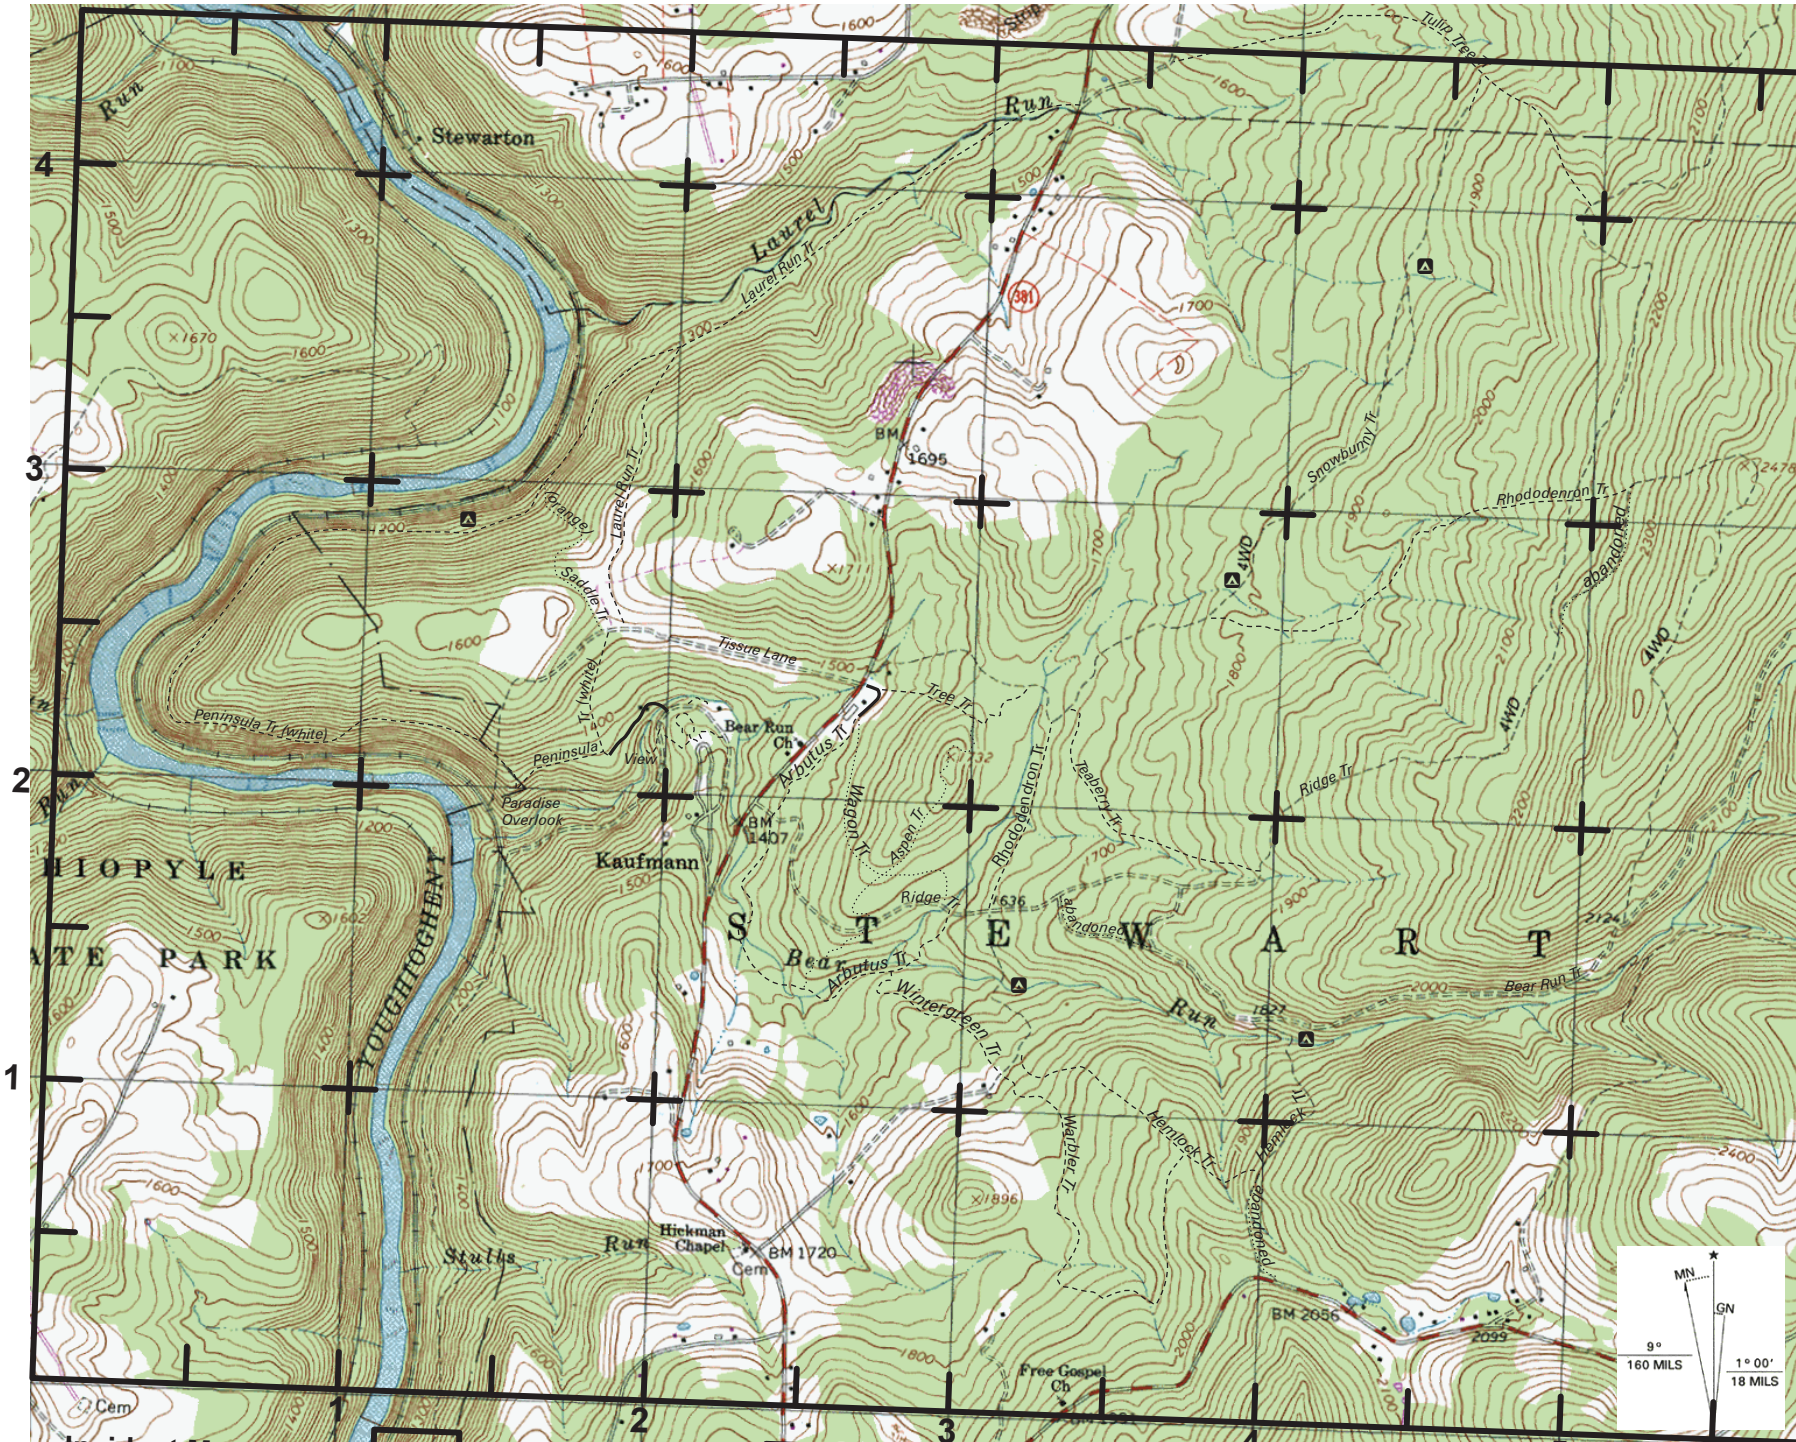

**Bear Run Nature Reserve Trail Map**  
v 1.0  
3/24/09  
Keith Conover  
conovers.org

**Appalachian Search and Rescue Conference Grid Overlay**

Incident Map Name: **A1** Declination (West): **9W** Quadrangle Name: **Mill Creek** 0,0 = UTM: **17 0629 E 44 6 N (NAD27)**